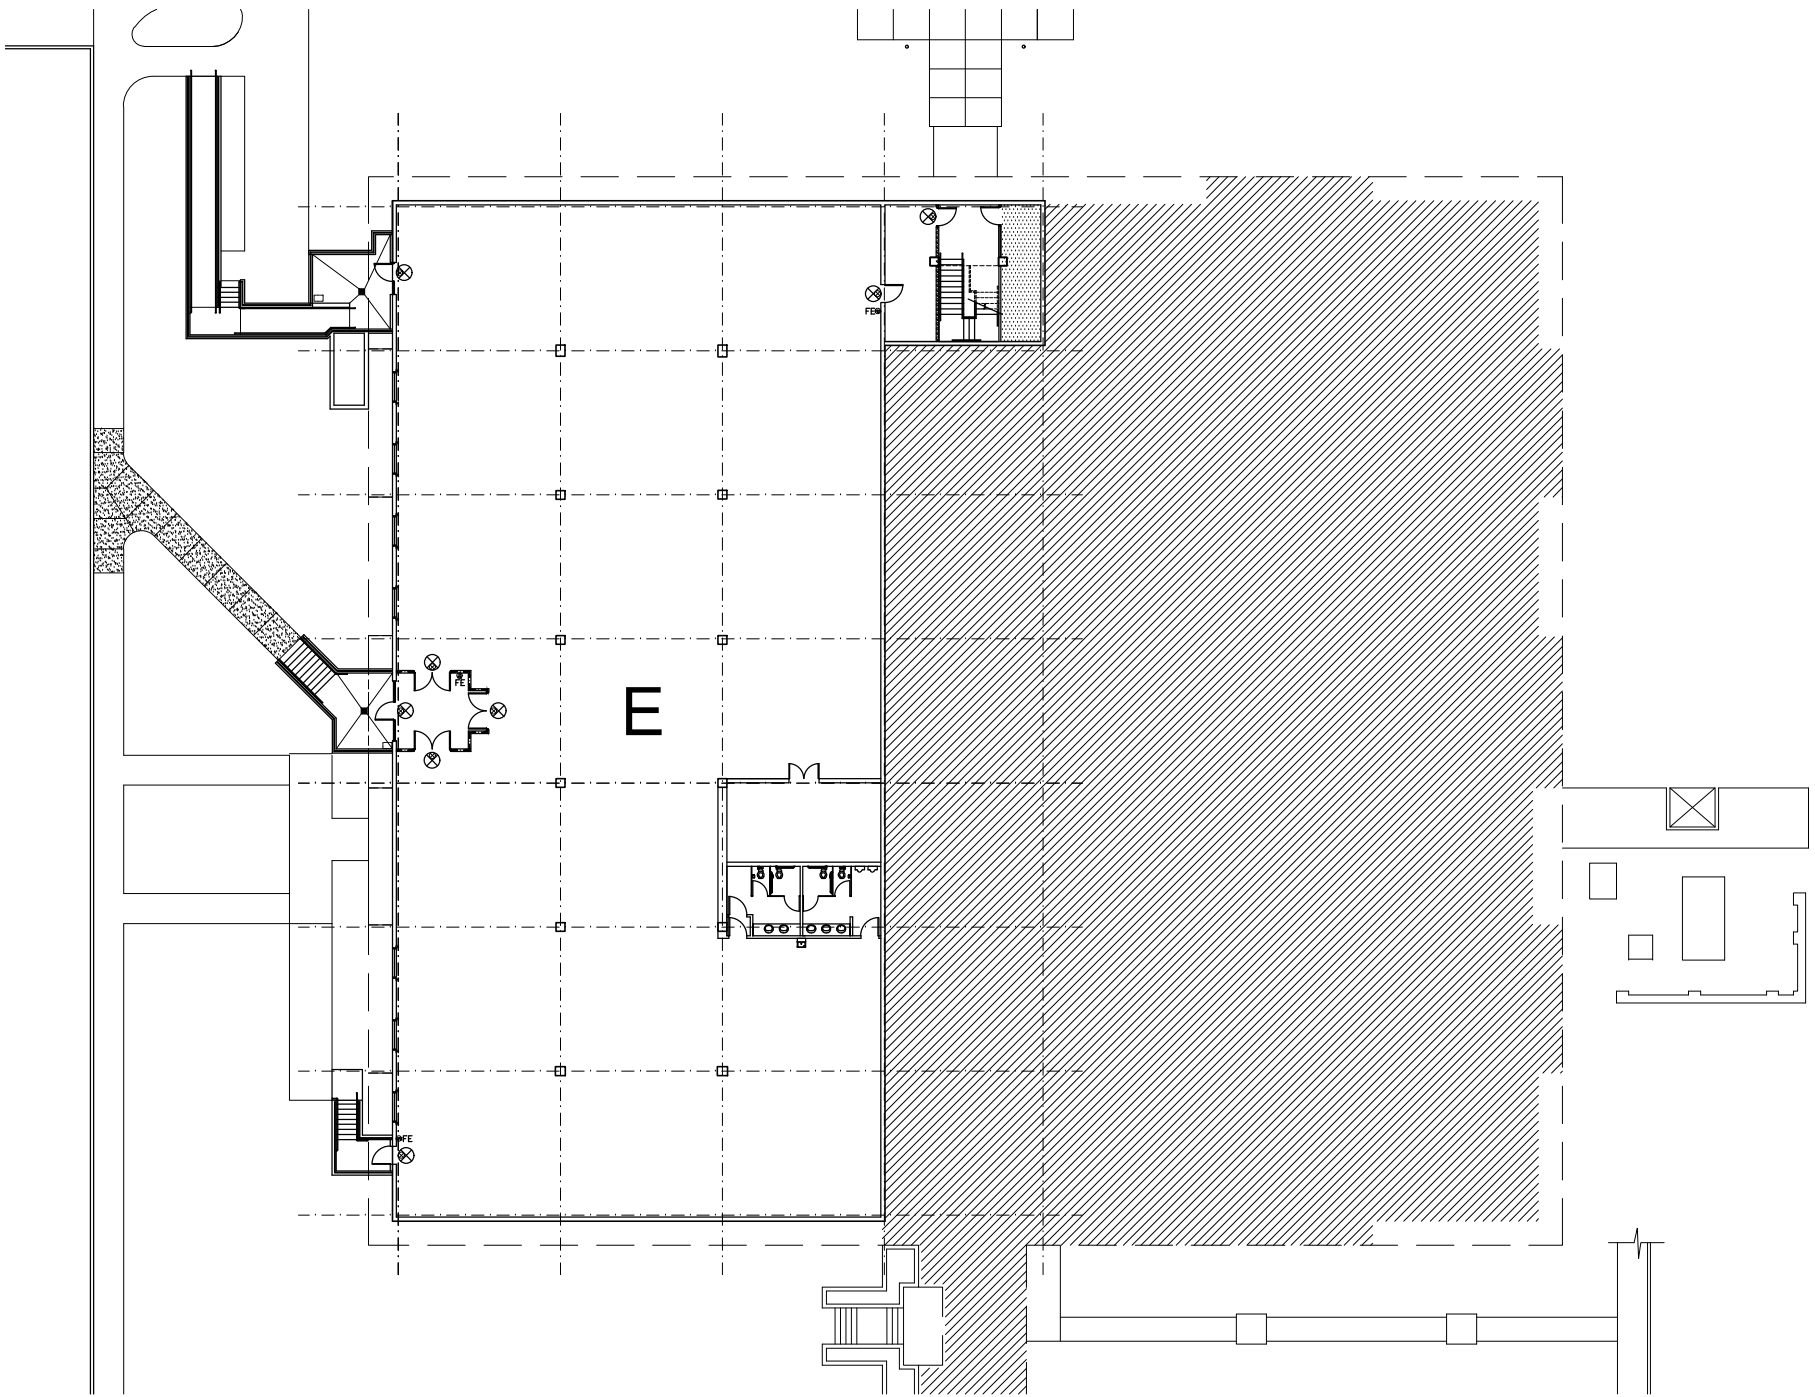

5021 TECHNOLOGY DRIVE
FIRST FLOOR TENANT SPACES
SCALE: 1/32" = 1'-0"

5021 TECHNOLOGY DRIVE
BASEMENT TENANT SPACES
SCALE: 1/32" = 1'-0"